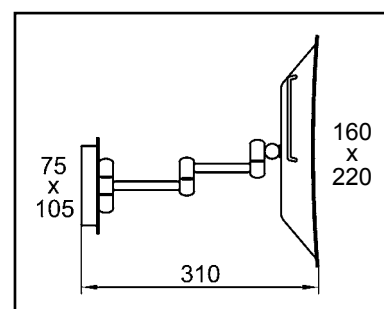

## LED LUNATEC MINIMALIST

- Twin arm
- SMD-LED-lighting  
Warm white light, 3500-4000 K
- Maintenance free - 50.000 hours lifespan
- 3 x magnification
- Full pivotal adjustment
- Brass components
- Class I
- 120-240 V

► Hard wire application:

Code	Version	
020688	chrome	160 x 220 mm